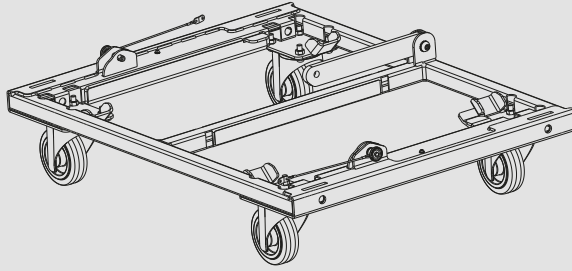

KRT-WH 002

CART ON WHEELS FOR GTX 10

Description Heavy-duty cart to safely transport up to four GTX 10 modules. Four wheels included, pins included.

Standard compliance Safety agency: CE compliant

Physical specifications Color: Black

Size Weight: 18.5 kg / 40.79 lbs

Line Art 2D

Part Number 13360509 KRT-WH 002 Black EAN 8024530021191