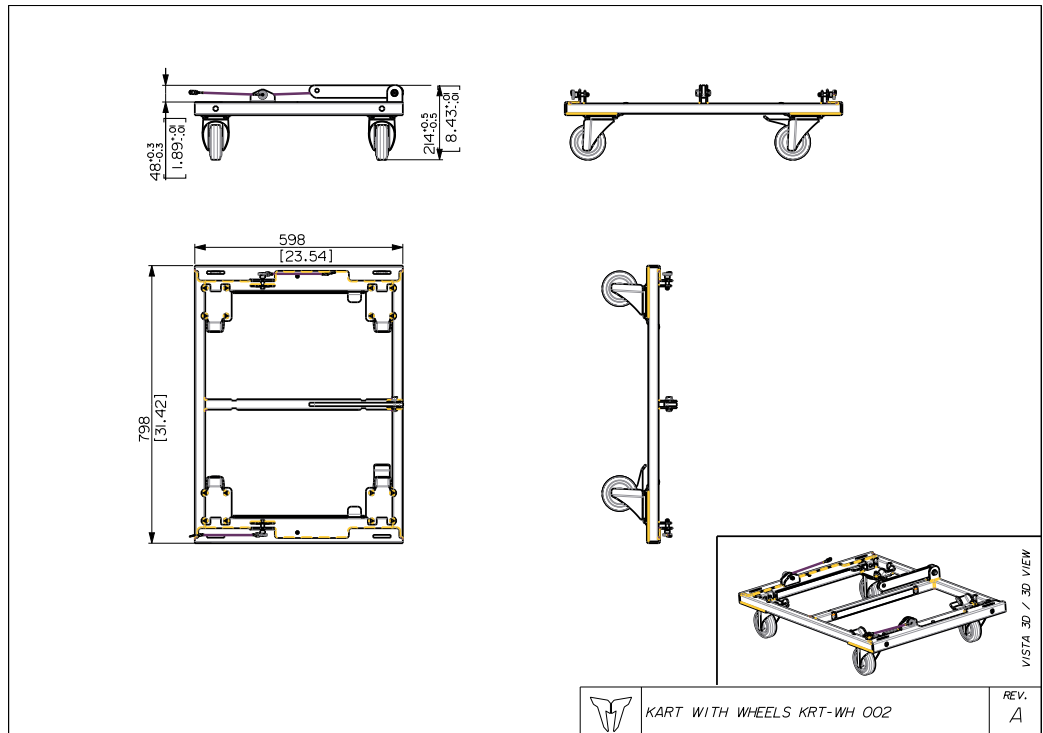

KRT-WH 002

CART ON WHEELS FOR GTX 10

Description Heavy-duty cart to safely transport up to four GTX 10 modules. Four wheels included, pins included.

Standard compliance Safety agency: CE compliant

Physical specifications Color: Black

Size Weight: 18.5 kg / 40.79 lbs

Line Art 2D

Part Number 13360509 KRT-WH 002 Black EAN 8024530021191