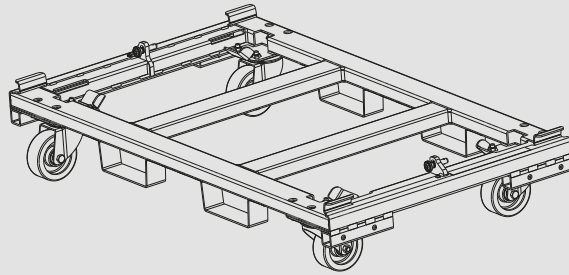

KRT-WH 004

CART ON WHEELS FOR GTS 29

Description Heavy-duty cart for the transportation of three GTS 29 modules. Four wheels included, pins included.

Standard compliance Safety agency: CE compliant

Physical specifications Color: Black

Size Weight: 55 kg / 121.25 lbs

Line Art 2D

Part Number 13360565 KRT-WH 004 Black EAN 8024530020811

Technical Specifications Rev. A