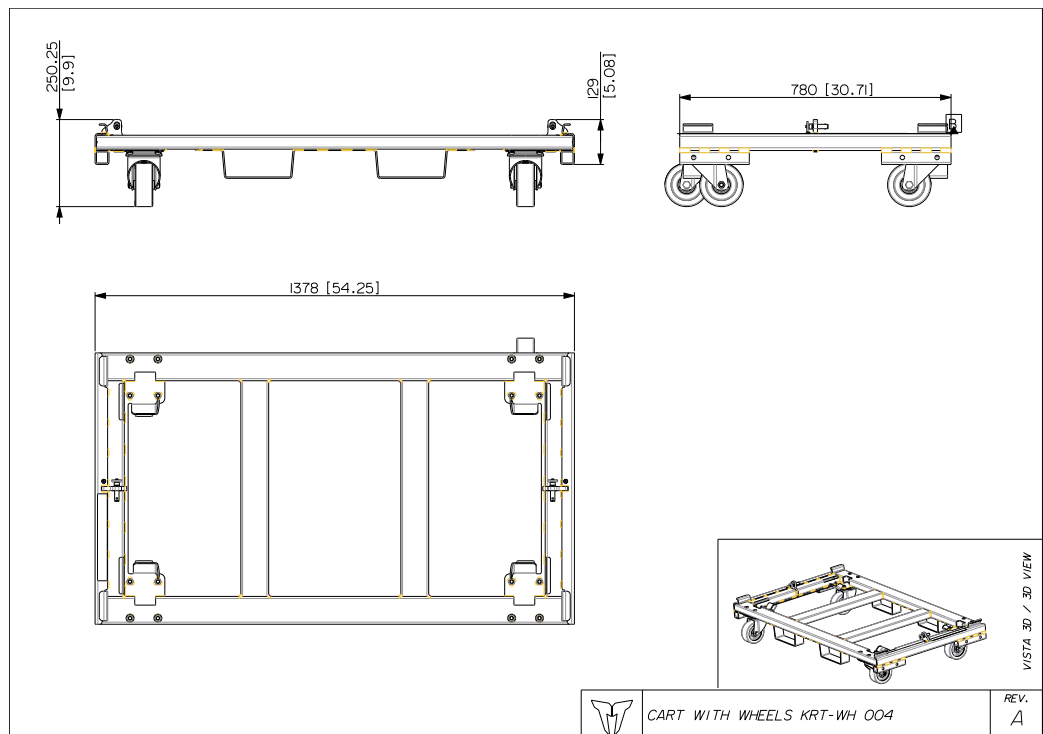

KRT-WH 004

CART ON WHEELS FOR GTS 29

Description Heavy-duty cart for the transportation of three GTS 29 modules. Four wheels included, pins included.

Standard compliance Safety agency: CE compliant

Physical specifications Color: Black

Size Weight: 55 kg / 121.25 lbs

Line Art 2D

Part Number 13360565 KRT-WH 004 Black EAN 8024530020811

Technical Specifications Rev. A