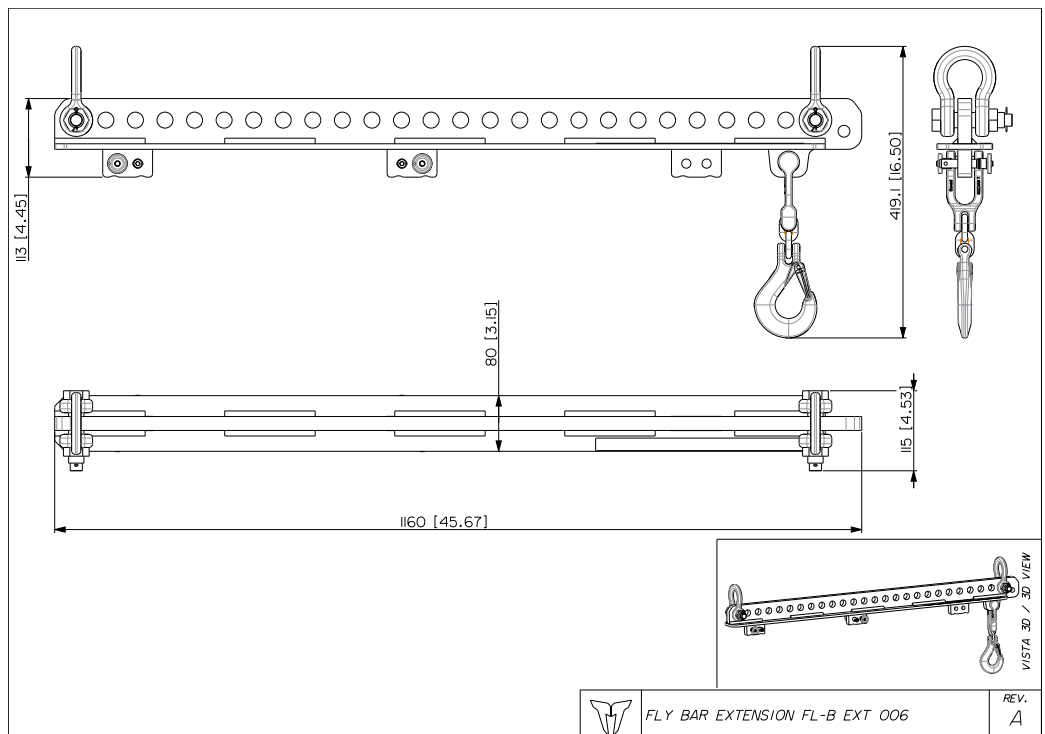

FL-B EXT 006

FLY BAR EXTENSION FOR GTX 12 FLY BAR

Description

Extension bar to complete the flybar to manage the hanging of multiple GTX 12 modules. Shackles, Pins, and cable hook included.

Standard compliance

Safety agency:

CE compliant

Physical specifications

Color:

Black

Size

Weight:

21.5 kg / 47.4 lbs

Line Art 2D

Part Number

13360556

FL-B EXT 006

Black

EAN 8024530020712

Technical Specifications

Rev. A