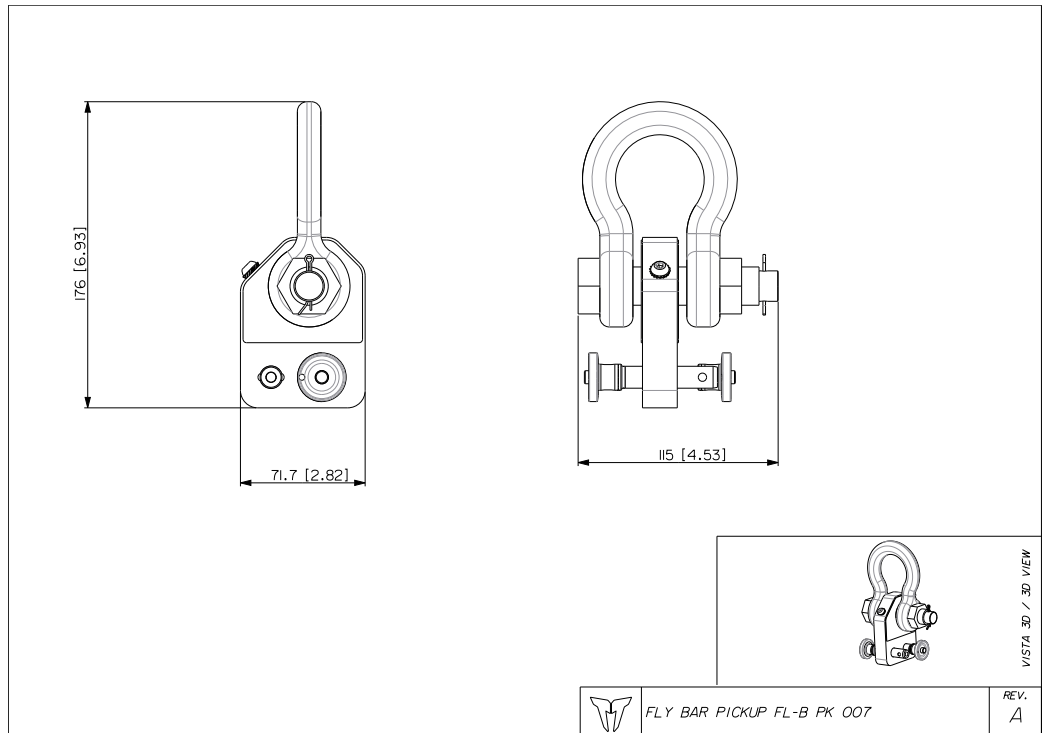

FL-B PK 007

FLY BAR PICKUP FOR GTX 12 FLY BAR

Description Pickup Tab with Shackle for GTX 12. To be added to the flybar when rigging with two motors. Pins included. One piece for every flybar, only when using two motors.

Standard compliance Safety agency: CE compliant

Physical specifications Color: Black

Size Weight: 2.3 kg / 5.07 lbs

Line Art 2D

FLY BAR PICKUP FL-B PK 007

REV. A

Part Number 13360561 FL-B PK 007 Black EAN 8024530020705