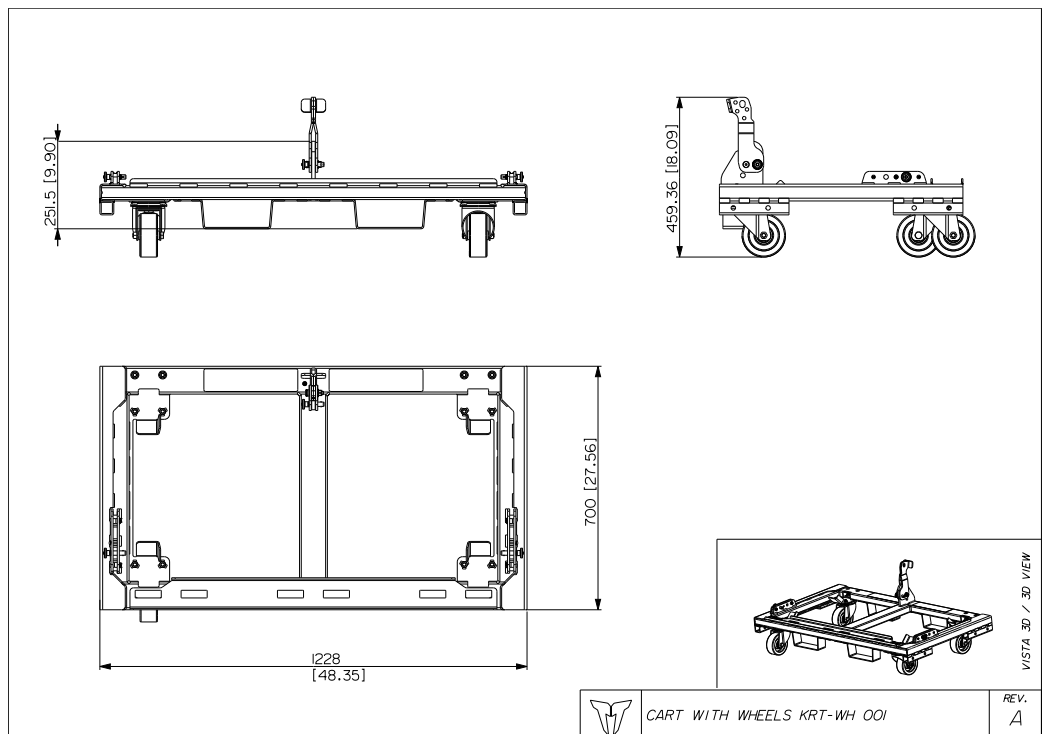

## CART ON WHEELS FOR GTX 12

**Description** Heavy-duty cart to safely transport up to four GTX 12 modules. Four wheels included, pins included.

**Standard compliance** Safety agency: CE compliant

**Physical specifications** Color: Black

**Size** Weight: 56 kg / 123.46 lbs

### Line Art 2D

**Part Number** 13360537 KRT-WH 001 Black EAN 8024530020729

**Technical Specifications** Rev. A