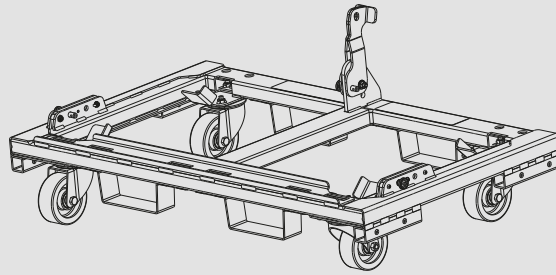

# KRT-WH 001

## CART ON WHEELS FOR GTX 12

**Description** Heavy-duty cart to safely transport up to four GTX 12 modules. Four wheels included, pins included.

**Standard compliance** Safety agency: CE compliant

**Physical specifications** Color: Black

**Size** Weight: 56 kg / 123.46 lbs