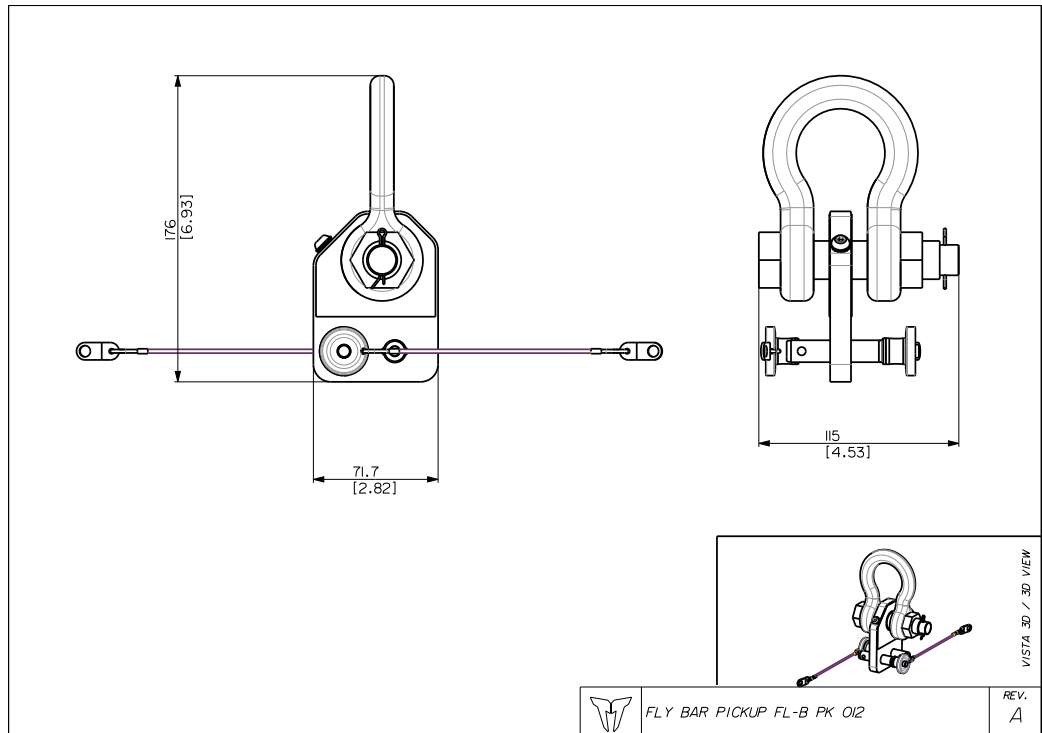

FL-B PK 012

FLY BAR PICKUP FOR GTX 10 FLY BAR

Description Pickup Tab with Shackle for GTX 10. To be added to the flybar when rigging with two motors. Pins included. One piece for every flybar, only when using two motors.

Standard compliance Safety agency CE compliant

Physical specifications Color Black

Line Art 2D

Part Number 13360625 FL-B PK 012 Black EAN 8024530021184

	FLY BAR PICKUP FL-B PK 012	REV. A
--	----------------------------	-----------