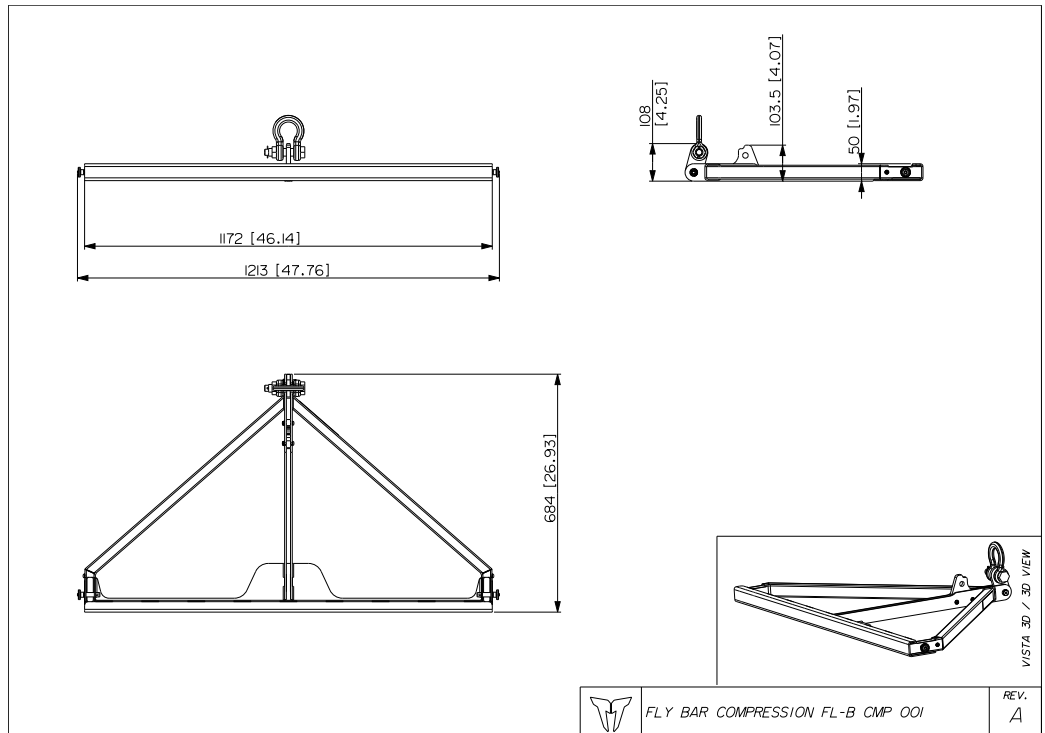

# FL-B CMP 001

COMPRESSION FLY BAR FOR GTX 12

**Description** Pullback flybar included pins and shackle

**Standard compliance** Safety agency: CE compliant

**Physical specifications** Color: Black

**Size** Weight: 17.5 kg / 38.58 lbs

**Line Art 2D**

**Part Number** 13360526 FL-B CMP 001 Black EAN 8024530020699