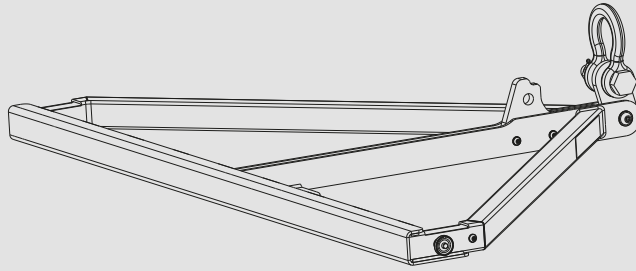

# FL-B CMP 001

COMPRESSION FLY BAR FOR GTX 12

**Description** Pullback flybar included pins and shackle

**Standard compliance** Safety agency: CE compliant

**Physical specifications** Color: Black

**Size** Weight: 17.5 kg / 38.58 lbs

**Line Art 2D**

**Part Number** 13360526 FL-B CMP 001 Black EAN 8024530020699