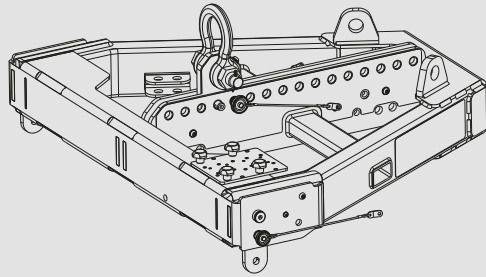

# FL-B 006

## FLYBAR FOR GTX 10 LINE ARRAY SPEAKER

**Description** Flybar for GTX 10 plus one pickup tab with shackle plus stacking bar plus mounting bracket for inclinometer. Pins included.

**Standard compliance** Safety agency: CE compliant

**Physical specifications** Color: Black

**Size** Weight: 25.2 kg / 55.56 lbs

**Line Art 2D**

**Part Number** 13360508 FL-B 006 Black EAN 8024530021160