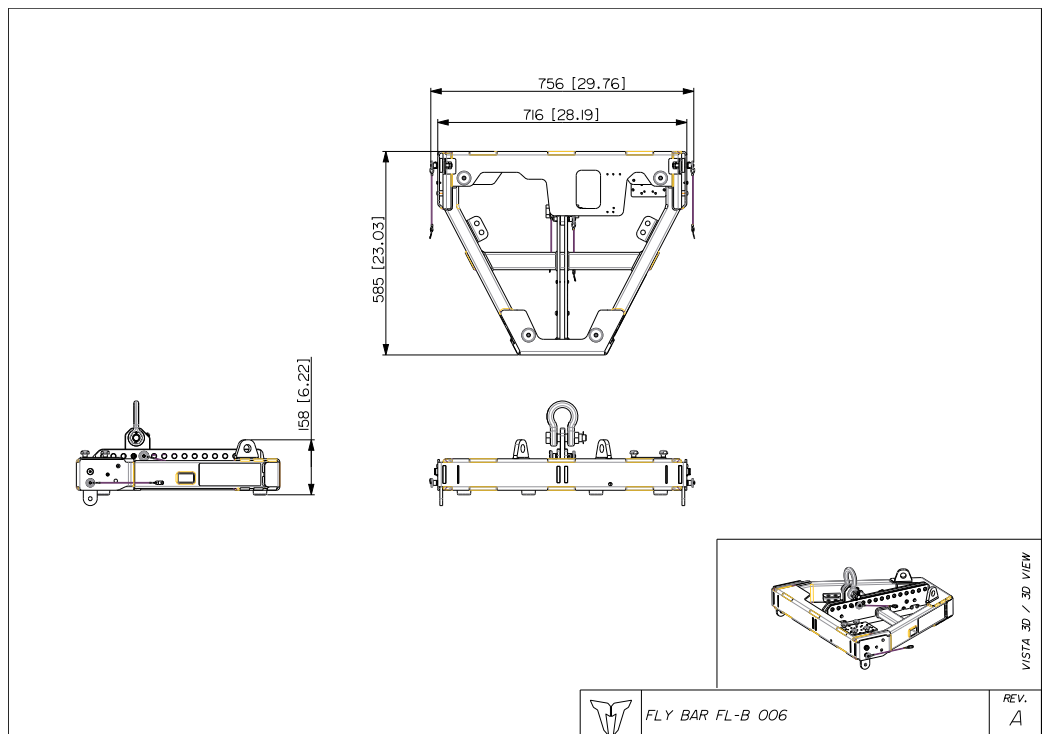

## FLYBAR FOR GTX 10 LINE ARRAY SPEAKER

**Description** Flybar for GTX 10 plus one pickup tab with shackle plus stacking bar plus mounting bracket for inclinometer. Pins included.

**Standard compliance** Safety agency: CE compliant

**Physical specifications** Color: Black

**Size** Weight: 25.2 kg / 55.56 lbs

**Line Art 2D**

**Part Number** 13360508 FL-B 006 Black EAN 8024530021160