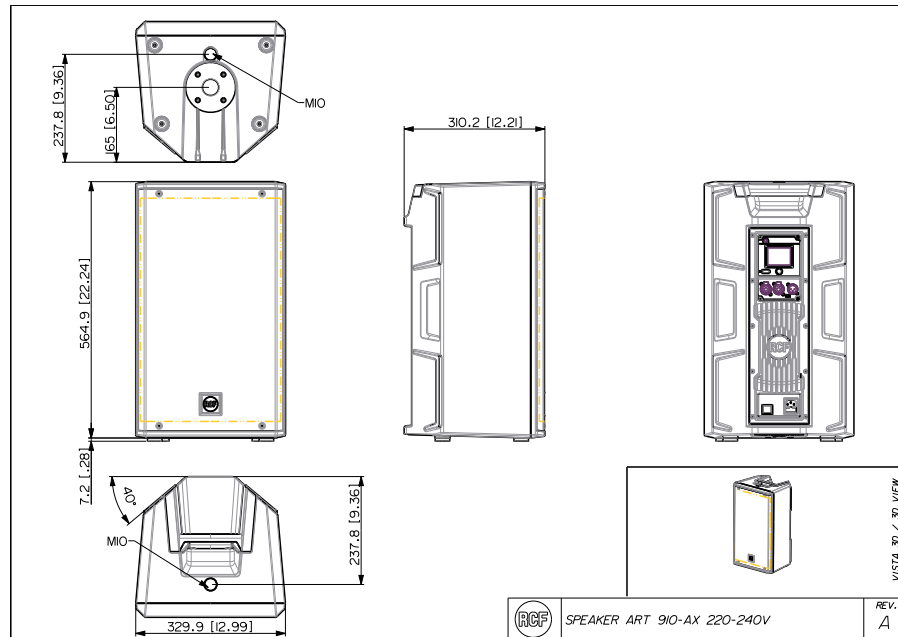

ART 910-AX

ENCEINTE ACTIVE BLUETOOTH® PROFESSIONNELLE

Line Art 2D

SPÉCIFICATIONS

Specifications acoustiques	Réponse en fréquence SPL max. @ 1m Angle de couverture horizontale Angle de détection vertical	50 Hz ÷ 20000 Hz 130 dB 100° 60°
Hauts-parleurs	Pilote de compression Woofer	1 x 1.0", 1.75" v.c 1 x 10", 2.5" v.c
Sections entrées/sorties	Signal d'entrée Connecteurs d'entrée Connecteurs de sortie	bal/unbal Combo XLR/Jack XLR
Section processeur	Fréquences de recouvrement Protections Limiteur Commandes	1600Hz Thermal, RMS Soft Limiter Color touch panel, data entry/volume encoder, dedicated App for iOS and Android.
Section alimentation	Puissance totale Hautes fréquences Basses fréquences Système de refroidissement Connexions	2100 W Peak 700 W Peak 1400 W Peak Convection VDE
Specifications électroniques	Réponse en fréquence THD+N, gain 20 dB, OdBu out (% A-pondéré)	20 Hz ÷ 20 Hz 0.005% A-Weighted
Processing	Canaux de traitement Traitement du signal Conversion A/D-D/A Plage dynamique	6 24 Bit 32 Bit @ 48.0 kHz 110