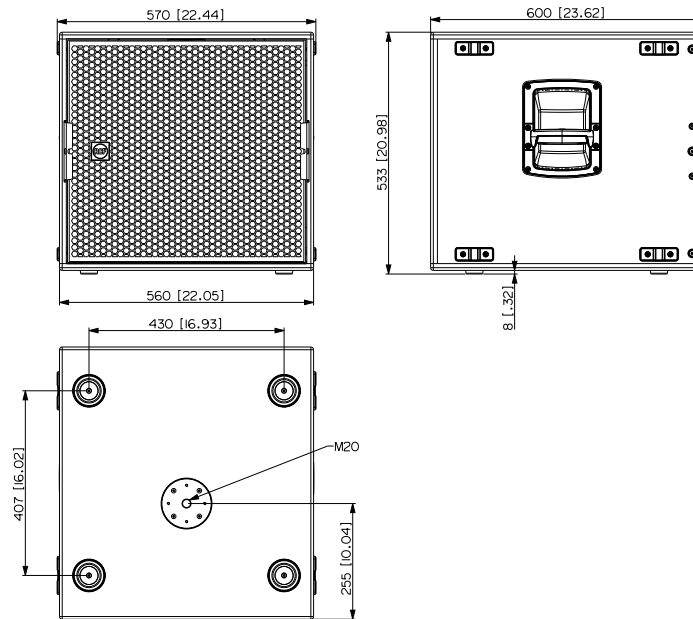

SUB 9016-AS

HIGH POWER 16" ACTIVE SUBWOOFER

Description SUB 9016-AS is a high-performance 16" active subwoofer delivering up to 137 dB Max SPL, powered by a robust 4000W Class-D amplifier. Designed for rigorous touring, the SUB 9016-AS features a tour-ready, weatherproof cabinet with a durable Polyurea finish and a detachable front cart for easy transport. Control is precise with RDNet network management, offering adjustable EQ, delay, cardioid options, and tailored crossover presets for RCF speakers. Innovative contactless configuration via RDTap allows seamless setup even when the unit is unpowered, ensuring perfect integration every time. Despite its small footprint and lightweight cabinet, the SUB 9016-AS produces powerful yet articulate bass, remaining true to even the most subtle low-frequency variations.

Part Number	13000916 SUB 9016-AS	EU	100-240 V	Black	EAN 8024530023423
	13000935 SUB 9016-AS	US	100-240 V	Black	EAN 8024530023416

SUB 9016-AS

HIGH POWER 16" ACTIVE SUBWOOFER

Line Art 2D

TECHNICAL SPECIFICATIONS

Size / Weight

Height
Width
Depth
Weight

533 mm / 20.98 inches
570 mm / 22.44 inches
600 mm / 23.62 inches
45 kg / 99.21 lbs

ACCESSORIES

Rigging / Mounting

POLE MOUNT KITS
13360067 PM-KIT M20

Black

EAN 8024530014599