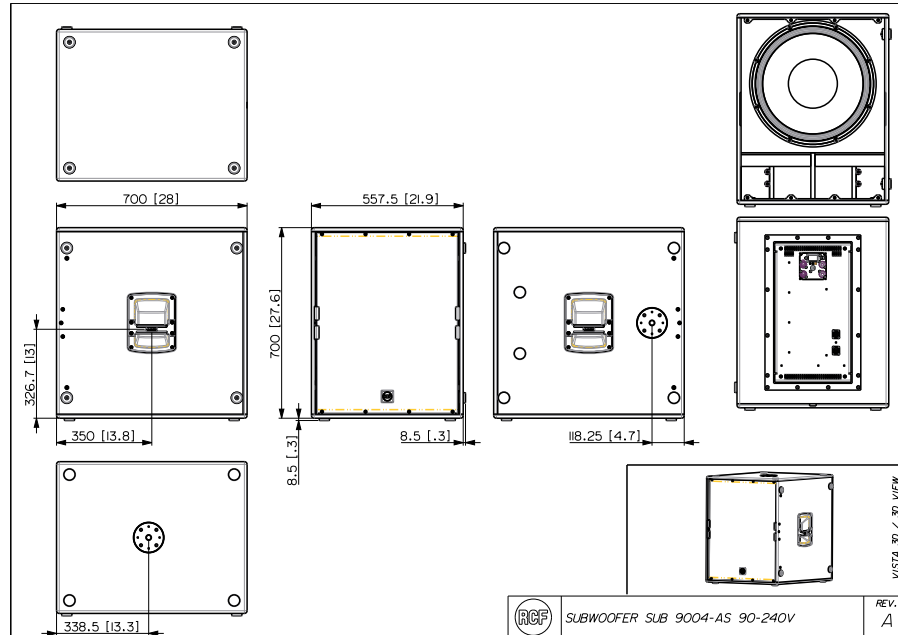

Part Number

13000546 SUB 9004-AS

90-240 V

Black

EAN 8024530015350

SUB 9004-AS

ACTIVE HIGH POWER SUBWOOFER

Line Art 2D

TECHNICAL SPECIFICATIONS

Acoustical specifications	Frequency Response	30 Hz ÷ 400 Hz
	Max SPL @ 1m	136 dB
Transducers	Woofer	1 x 18" neo, 4.0" v.c
Input/Output section	Input signal	bal/unbal
	Input connectors	XLR, RDNet Ethercon
	Output connectors	XLR, RDNet Ethercon
	Input sensitivity	+4 dBu
Processor section	Hi-Pass Frequencies	35 Hz, 50 Hz
	Low-Pass Frequencies	Variable from 50 Hz to 400 Hz
	Protections	Thermal, RMS
	Limiter	Fast Limiter
	Controls	Gain, Eq., Preset Switch, Output Delay
	RDNet	Yes
Power section	Total Power	2800 W Peak, 1400 W RMS
	Cooling	Forced
	Connections	Powercon IN/OUT
Standard compliance	Safety agency	CE compliant
Physical specifications	Cabinet/Case Material	Baltic birch plywood
	Hardware	2xM20
	Handles	2 Side
	Grille	Steel
	Color	Black
Size	Height	700 mm / 27.56 inches
	Width	558 mm / 21.97 inches
	Depth	700 mm / 27.56 inches
	Weight	57 kg / 125.66 lbs