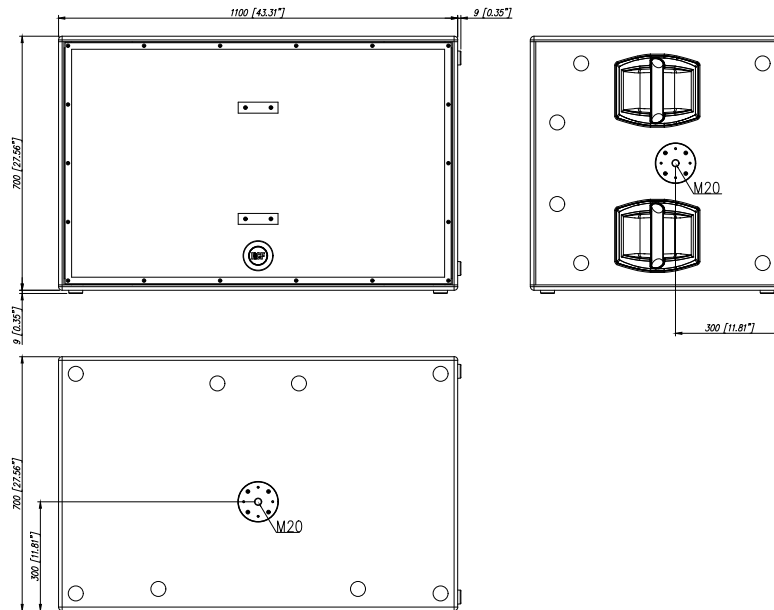

Features

- › 5000 Watt Peak power - 2500 Watt RMS
- › 141 dB max SPL
- › 30 Hz - 120 Hz frequency response
- › 2 x 18" Woofer
- › DSP controlled Input section with selectable presets
- › Delay control
- › Integrated mechanics for multiple configuration with HDL 20-A
- › Baltic birch tour grade cabinet

Part Number

13000372 SUB 8006-AS
13000373 SUB 8006-AS

220-240 V
115 V

Black
Black

EAN 8024530009854
EAN 8024530009861

SUB 8006-AS

ACTIVE HIGH POWER SUBWOOFER

Line Art 2D

TECHNICAL SPECIFICATIONS

Acoustical specifications	Frequency Response	30 Hz ÷ 120 Hz
	Max SPL @ 1m	141 dB
Transducers	Woofer	2 x 18", 4.0" v.c
Input/Output section	Input signal	bal/unbal
	Input connectors	XLR
	Output connectors	XLR
	Input sensitivity	-2 dBu/+4 dBu
Processor section	Hi-Pass Frequencies	100 Hz
	Low-Pass Frequencies	80 Hz
	Protections	Thermal, RMS
	Limiter	Fast Limiter
	Controls	Xover, Phase switch, Depp/Punch, Output Delay Settings, Cardio
Power section	Total Power	5000 W Peak, 2500 W RMS
	Low frequencies	5000 W Peak, 2500 W RMS
	Cooling	Convection
	Connections	Powercon IN/OUT
Standard compliance	Safety agency	CE compliant
Physical specifications	Cabinet/Case Material	Baltic birch plywood
	Hardware	Mounting points
	Handles	4 side
	Grille	Steel
	Color	Black
Size	Height	709 mm / 27.91 inches
	Width	1109 mm / 43.66 inches
	Depth	700 mm / 27.56 inches
	Weight	96.4 kg / 212.53 lbs