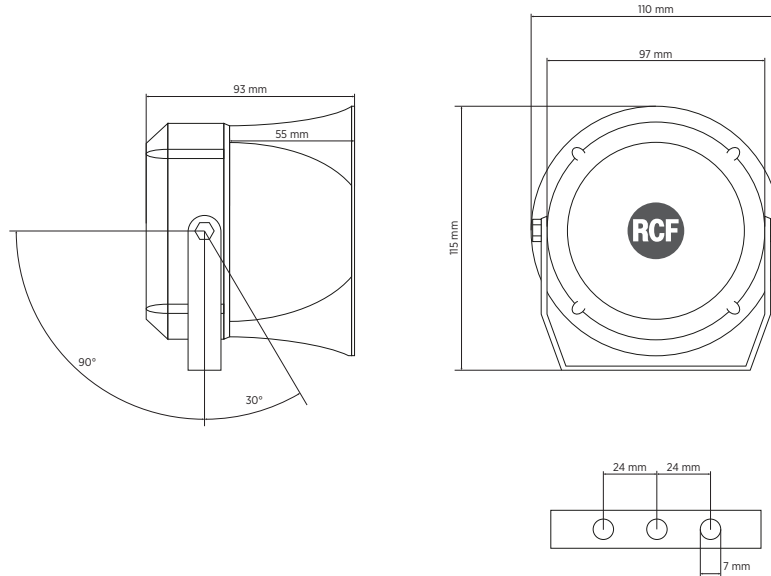

Features

- › Plastic body, GREY RAL 7035
- › Solid and compact construction
- › Mounting bracket included
- › Driver impedance 8 Ohm

Part Number

13133030 HD 1110

8ohm

EAN 8024530010140

HD 1110

PLASTIC HORN SPEAKER WITH DRIVER

Line Art 2D

TECHNICAL SPECIFICATIONS

Acoustical specifications

Frequency Response (-10dB)
Max SPL @ 1m
Coverage angle
System Sensitivity

900 Hz ÷ 13000 Hz
114 dB
175°
101 dB

Power section

Nominal Impedance
Power Handling
Peak Power Handling

8 ohm
20 W
80 W PEAK

Transducers

Compression Driver

1 x 1.5"

Input/Output section

Input connectors
Output connectors

Cable
Cable

Standard compliance

Safety agency

CE compliant

Physical specifications

Cabinet/Case Material
Hardware

Plastic
U bracket

Size

Depth
Diameter
Weight

93 mm / 3.66 inches
100 mm / 3.94 inches
0.42 kg / 0.93 lbs