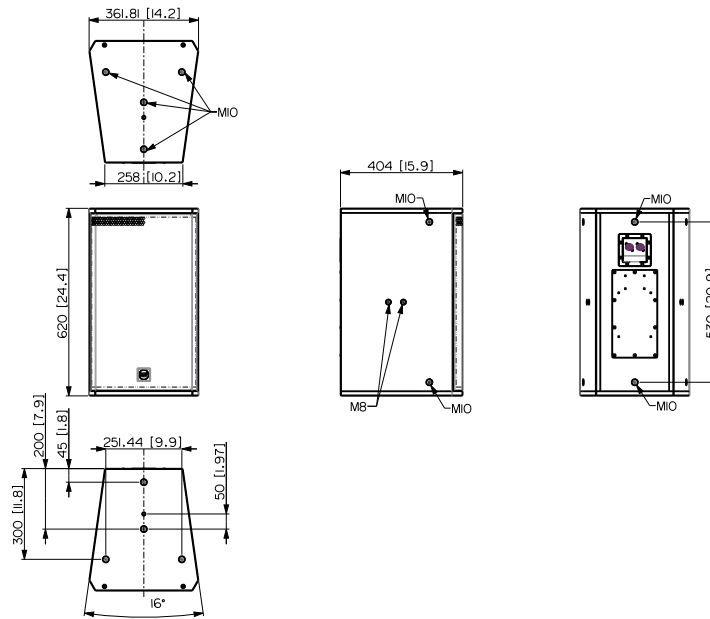

- Features**
- › 600 W power handling (RMS)
 - › 137 dB max SPL
 - › 54 ÷ 20000 Hz frequency range
 - › 100° x 50° constant directivity coverage angle
 - › 1 x 12" high power neodymium woofer
 - › 1 x 3.0" v.c. neodymium compression driver
 - › High quality birch plywood cabinet
 - › Steel front grille with water-repellent protection
 - › Installation points available on top, bottom, rear and side panels
 - › 2 x eco|mate IP 67 connectors

Part Number 13000911 COMPACT C 32 WP 8ohm Black - RAL 9005 EAN 8024530022822

COMPACT C 32 WP

TWO-WAY PROFESSIONAL SPEAKER

Line Art 2D

TECHNICAL SPECIFICATIONS

Acoustical specifications	Frequency Response (-10dB)	54 Hz ÷ 20000 Hz
	Max SPL @ 1m	137 dB
	Horizontal coverage angle	100°
	Vertical coverage angle	50°
	Directivity index Q	10
	System Sensitivity	97 dB
Power section	Amplification	Full Range
	Nominal Impedance	8 ohm
	Power Handling	600 W RMS
	Peak Power Handling	2400 W PEAK
	Protections	Dynamic Active Mosfet
	Crossover Frequencies	1100 Hz
Recommended Amplifiers	XPS 16K, XPS 16KD, QPS 10K, QPS 6.0K, IPS 5.0K, IPS 2.5K, IPS 1.5K, DMA 504	
Transducers	Compression Driver	1 x 1.4" neo, 3.0" v.c
	Woofer	1 x 12" neo, 3.5" v.c
Input/Output section	Input connectors	Amphenol eco/mat IP 67
	Output connectors	Amphenol eco/mat IP 67
Standard compliance	Safety agency	CE compliant
Physical specifications	Cabinet/Case Material	Birch plywood
	Hardware	4 x M8, 14 x M10
	Grille	Steel with waterproof clothing
	Color	Black - RAL 9005
Size / Weight	Height	620 mm / 24.41 inches
	Width	361.8 mm / 14.24 inches
	Depth	404 mm / 15.91 inches
	Weight	23.5 kg / 51.81 lbs