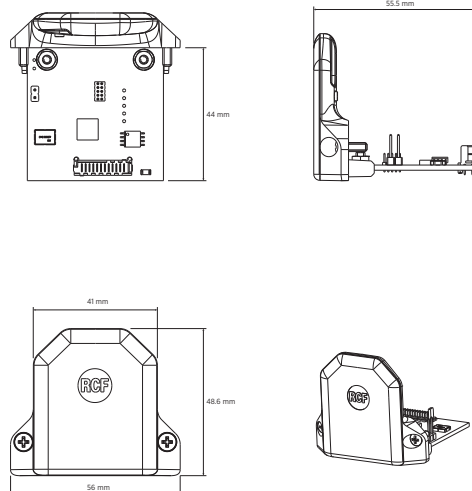

Line Art 2D

Numéro De Pièce

12399065 BT BOARD DMA

Black - RAL 9005 EAN 8024530018788

Spécifications

Products are continually improved. All specifications are therefore subject to change without notice.