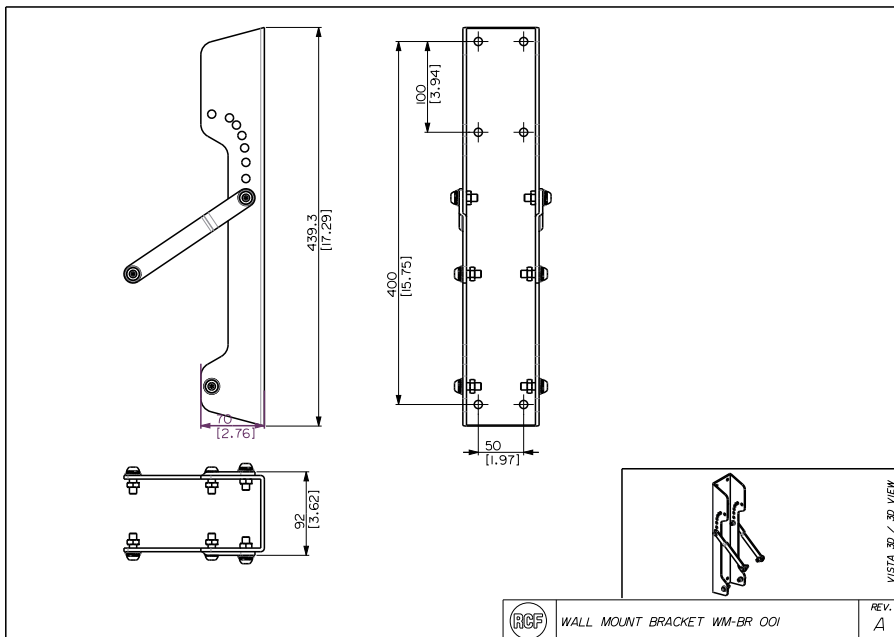

WM-BR 001

WALL MOUNT BRACKET

Description

Bracket for speakers wall mounting.
Requires (depending on the model) H-BR 001, H-BR 003, H-BR 004, H-BR 005, H-BR 006, H-BR 007.

Standard compliance

Safety agency

CE compliant

Size

Weight

2.05 kg / 4.52 lbs

Physical specifications

Color

Black - RAL 9005

Line Art 2D

Part Number

13360539 WM-BR 001

Black - RAL 9005 EAN 8024530021344

Technical Specifications

Products are continually improved. All specifications are therefore subject to change without notice.