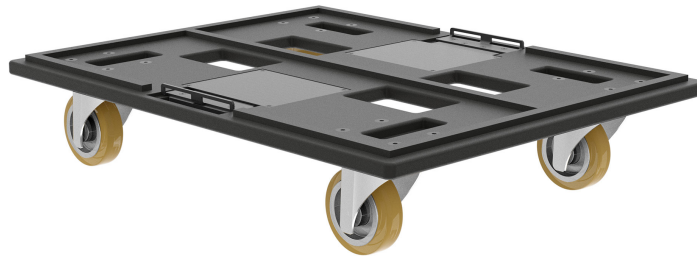

KRT-WH TTS 15

KART

Description Detachable front wheel board including 4 x 100 mm wheels. Subwoofer not included

Standard compliance	Safety agency	CE compliant
Size	Weight	9.3 kg / 20.5 lbs
Physical specifications	Color	Black

Line Art 2D

Part Number 13360383 KRT-WH TTS 15 Black EAN 8024530014995