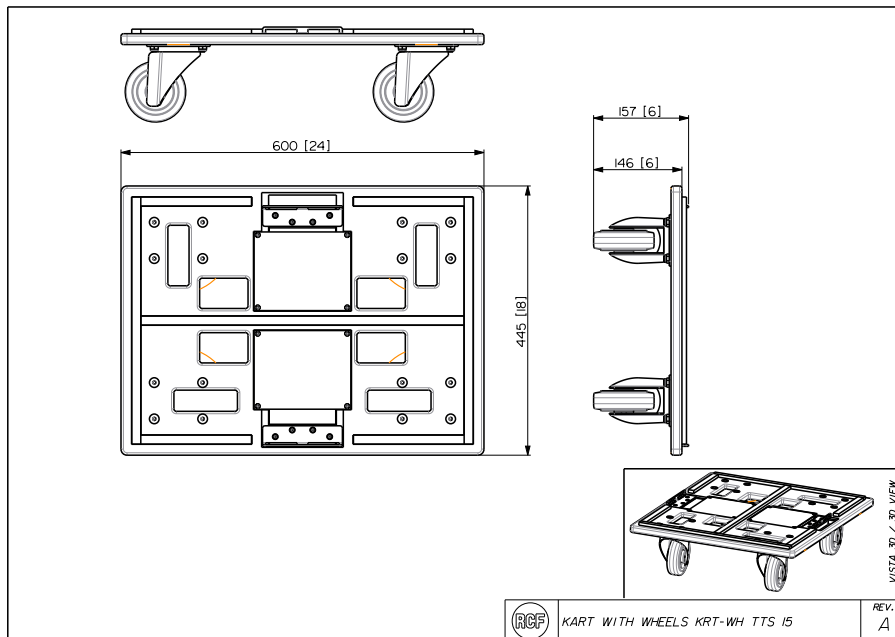

KRT-WH TTS 15

KART

Description Detachable front wheel board including 4 x 100 mm wheels. Subwoofer not included

Standard compliance	Safety agency	CE compliant
Size	Weight	9.3 kg / 20.5 lbs
Physical specifications	Color	Black

Line Art 2D

Part Number 13360383 KRT-WH TTS 15 Black EAN 8024530014995