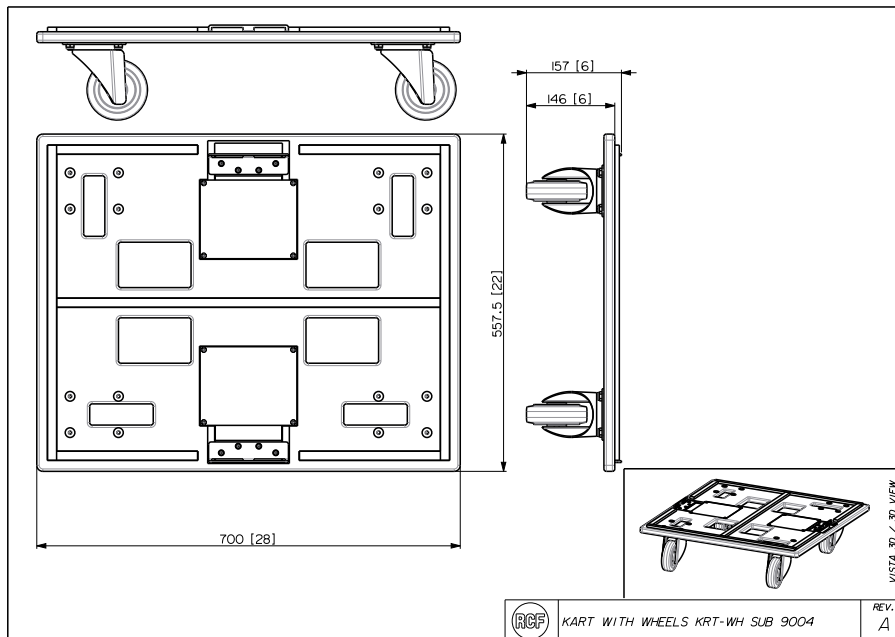

# KRT-WH SUB 9004

KART

**Description** Detachable front wheel board including 4 x 100 mm yellow wheels.

<b>Standard compliance</b>	Safety agency	CE compliant
<b>Size</b>	Weight	13.36 kg / 29.45 lbs
<b>Physical specifications</b>	Color	Black

**Line Art 2D**

**Part Number** 13360385 KRT-WH SUB 9004

Black

EAN 8024530015046

**Technical Specifications**

Products are continually improved. All specifications are therefore subject to change without notice.