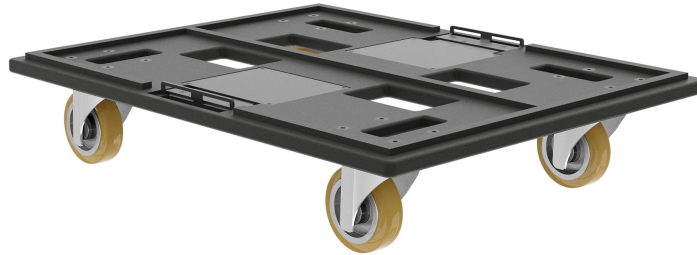

# KRT-WH SUB 9004

KART

**Description** Detachable front wheel board including 4 x 100 mm yellow wheels.

<b>Standard compliance</b>	Safety agency	CE compliant
<b>Size</b>	Weight	13.36 kg / 29.45 lbs
<b>Physical specifications</b>	Color	Black

**Line Art 2D**

**Part Number** 13360385 KRT-WH SUB 9004

Black

EAN 8024530015046

**Technical Specifications**

Products are continually improved. All specifications are therefore subject to change without notice.