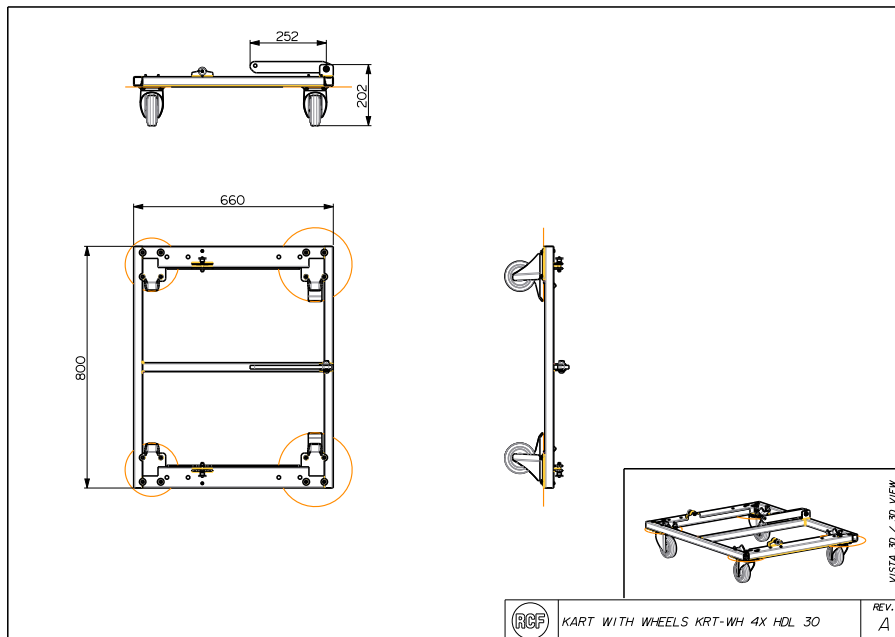

# KRT-WH 4X HDL 30

CART WITH WHEELS

**Description** Cart with wheels for 4 HDL 30-A

**Standard compliance** Safety agency CE compliant  
**Size** Weight 17.8 kg / 39.24 lbs

**Line Art 2D**

**Part Number** 13360382 KRT-WH 4X HDL 30