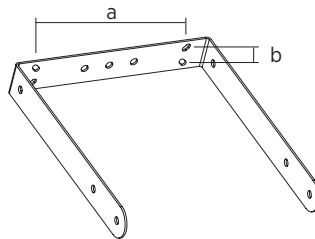

H-BR 2X NC08

H-BR 2X NC08

Description Pair of brackets for mounting C3108-96 and C3108-126 speakers on the wall. Adjustable inclination

Standard compliance

Safety agency

CE compliant

Size

Weight

4.04 kg / 10.89 lbs

Physical specifications

Color

Black

Line Art 2D

DRAWINGS

	a	b
H-BR 2X NC06	370 mm	45 mm
H-BR 2X NC08	400 mm	45 mm
H-BR 2X NC10	470 mm	45 mm
H-BR 2X NC12	600 mm	45 mm
H-BR 2X NC15	670 mm	45 mm

	a	b
V-BR 2X NC06	190 mm	25 mm
V-BR 2X NC08	220 mm	25 mm
V-BR 2X NC10	270 mm	25 mm
V-BR 2X NC12	330 mm	45 mm
V-BR 2X NC15	400 mm	45 mm

Part Number 13360190 H-BR 2X NC08

Black

EAN 8024530007485

Technical Specifications