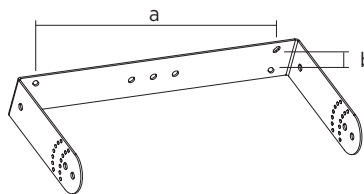

H-BR 2X NC08

H-BR 2X NC08

Description Pair of brackets for mounting C3108-96 and C3108-126 speakers on the wall. Adjustable inclination

Standard compliance

Safety agency

CE compliant

Size

Weight

4.04 kg / 10.89 lbs

Physical specifications

Color

Black

Line Art 2D

DRAWINGS

	a	b
H-BR 2X NC06	370 mm	45 mm
H-BR 2X NC08	400 mm	45 mm
H-BR 2X NC10	470 mm	45 mm
H-BR 2X NC12	600 mm	45 mm
H-BR 2X NC15	670 mm	45 mm

	a	b
V-BR 2X NC06	190 mm	25 mm
V-BR 2X NC08	220 mm	25 mm
V-BR 2X NC10	270 mm	25 mm
V-BR 2X NC12	330 mm	45 mm
V-BR 2X NC15	400 mm	45 mm

Part Number 13360190 H-BR 2X NC08

Black

EAN 8024530007485

Technical Specifications