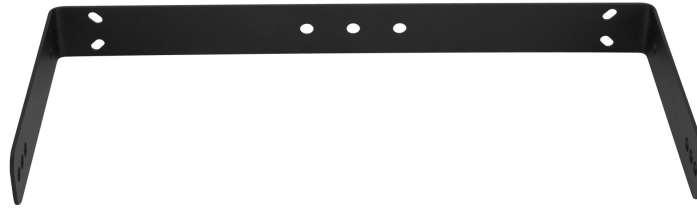

# H-BR 2X NC10

PAIR OF HORIZONTAL BRACKETS

**Description** Pair of brackets for mounting C3110-96 and C3110-126 speakers on the wall. Adjustable inclination

**Standard compliance**

Safety agency

CE compliant

**Size**

Weight

5.1 kg / 11.24 lbs

**Physical specifications**

Color

Black

	a	b
H-BR 2X NC06	370 mm	45 mm
H-BR 2X NC08	400 mm	45 mm
H-BR 2X NC10	470 mm	45 mm
H-BR 2X NC12	600 mm	45 mm
H-BR 2X NC15	670 mm	45 mm

**Line Art 2D**

	a	b
V-BR 2X NC06	190 mm	25 mm
V-BR 2X NC08	220 mm	25 mm
V-BR 2X NC10	270 mm	25 mm
V-BR 2X NC12	330 mm	45 mm
V-BR 2X NC15	400 mm	45 mm

**Part Number** 13360191 H-BR 2X NC10

Black

EAN 8024530007386