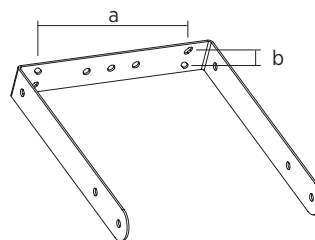

# H-BR 2X NC10

PAIR OF HORIZONTAL BRACKETS

**Description** Pair of brackets for mounting C3110-96 and C3110-126 speakers on the wall. Adjustable inclination

**Standard compliance**

Safety agency

CE compliant

**Size**

Weight

5.1 kg / 11.24 lbs

**Physical specifications**

Color

Black

	a	b
H-BR 2X NC06	370 mm	45 mm
H-BR 2X NC08	400 mm	45 mm
H-BR 2X NC10	470 mm	45 mm
H-BR 2X NC12	600 mm	45 mm
H-BR 2X NC15	670 mm	45 mm

**Line Art 2D**

	a	b
V-BR 2X NC06	190 mm	25 mm
V-BR 2X NC08	220 mm	25 mm
V-BR 2X NC10	270 mm	25 mm
V-BR 2X NC12	330 mm	45 mm
V-BR 2X NC15	400 mm	45 mm

**Part Number** 13360191 H-BR 2X NC10

Black

EAN 8024530007386