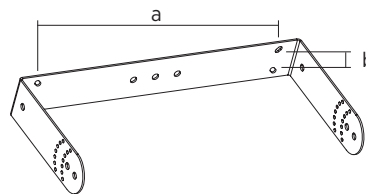

# H-BR 2X NC10

PAIR OF HORIZONTAL BRACKETS

**Description** Pair of brackets for mounting C3110-96 and C3110-126 speakers on the wall. Adjustable inclination

**Standard compliance**

Safety agency

CE compliant

**Size**

Weight

5.1 kg / 11.24 lbs

**Physical specifications**

Color

Black

	a	b
H-BR 2X NC06	370 mm	45 mm
H-BR 2X NC08	400 mm	45 mm
H-BR 2X NC10	470 mm	45 mm
H-BR 2X NC12	600 mm	45 mm
H-BR 2X NC15	670 mm	45 mm

**Line Art 2D**

	a	b
V-BR 2X NC06	190 mm	25 mm
V-BR 2X NC08	220 mm	25 mm
V-BR 2X NC10	270 mm	25 mm
V-BR 2X NC12	330 mm	45 mm
V-BR 2X NC15	400 mm	45 mm

**Part Number** 13360191 H-BR 2X NC10

Black

EAN 8024530007386