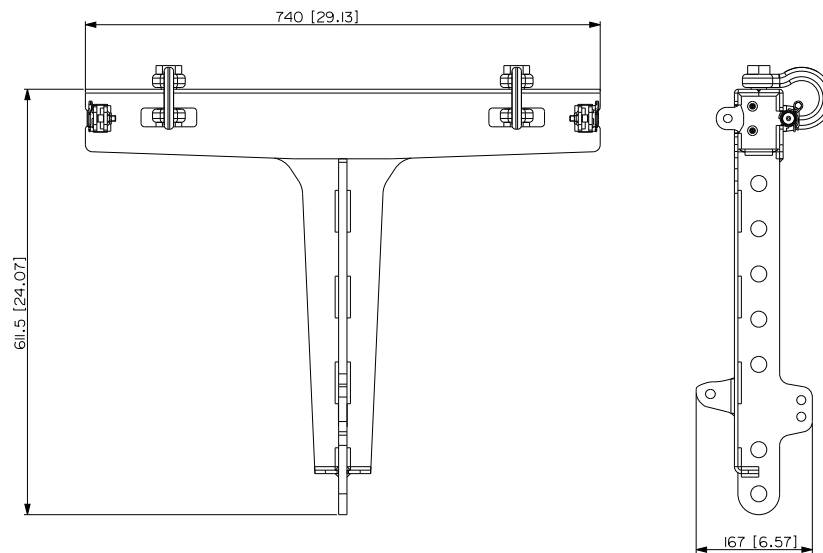

611.5 mm / 24.07 inches

Width

740 mm / 29.13 inches

Depth

167 mm / 6.57 inches

Weight

18.5 kg / 40.79 lbs

Line Art 2D

Part Number

13360649

FLB60649

Black

Technical Specifications

Products are continually improved. All specifications are therefore subject to change without notice.