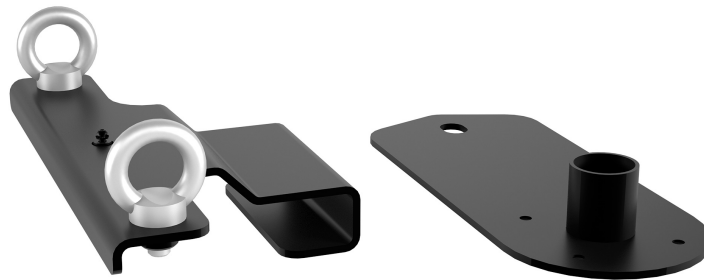

FL-BR ART 910

FLYING MOUNT BRACKET

Description

FL-BR Flying Mount Bracket for ART 910-A, ART 9 SERIES. It features robust brackets and hardware to hang the speaker system to a ceiling or truss using chains, cables, and hooks.

Standard compliance

Safety agency

CE compliant

Size

Weight

2.07 kg / 4.56 lbs

Physical specifications

Color

Black

Line Art 2D

Part Number

13360472 FL-BR ART 910

Black

EAN 8024530019235

Technical Specifications

Products are continually improved. All specifications are therefore subject to change without notice.