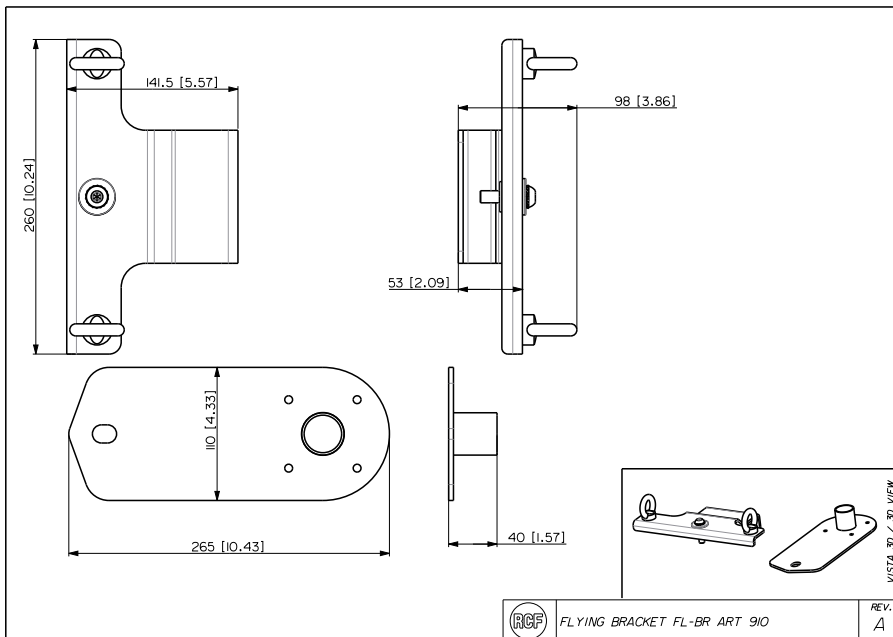

FL-BR ART 910

FLYING MOUNT BRACKET

Description

FL-BR Flying Mount Bracket for ART 910-A, ART 9 SERIES. It features robust brackets and hardware to hang the speaker system to a ceiling or truss using chains, cables, and hooks.

Standard compliance

Safety agency

CE compliant

Size

Weight

2.07 kg / 4.56 lbs

Physical specifications

Color

Black

Line Art 2D

Part Number

13360472 FL-BR ART 910

Black

EAN 8024530019235

Technical Specifications

Products are continually improved. All specifications are therefore subject to change without notice.