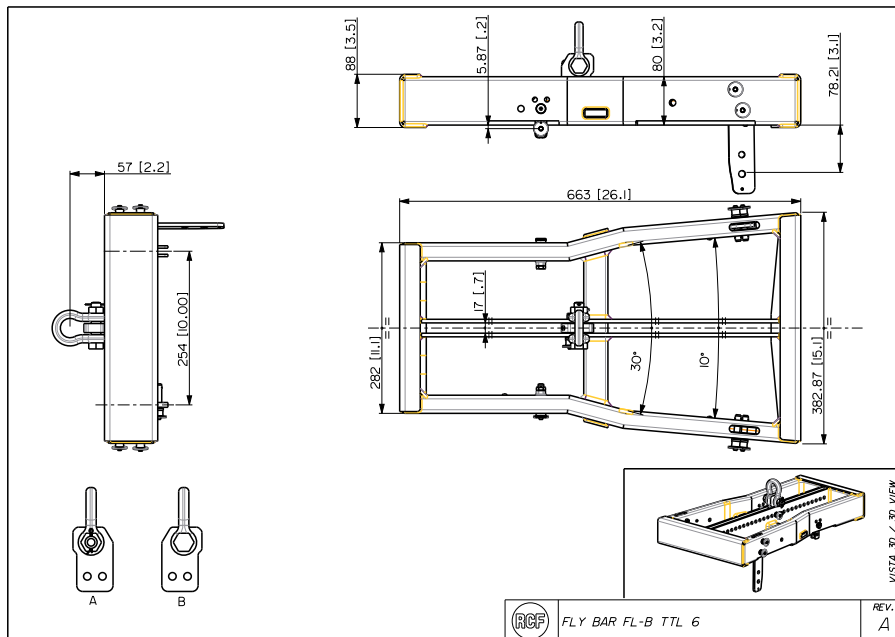

# FL-B TTL 6

FLY BAR

**Description** Flybar fot TTL6-A and TTL6-AS

<b>Standard compliance</b>	Safety agency	CE compliant
<b>Size</b>	Weight	21.5 kg / 47.4 lbs
<b>Physical specifications</b>	Color	Black

**Line Art 2D**

**Part Number** 13360349 FL-B TTL 6

Black

EAN 8024530013585

**Technical Specifications**

Products are continually improved. All specifications are therefore subject to change without notice.