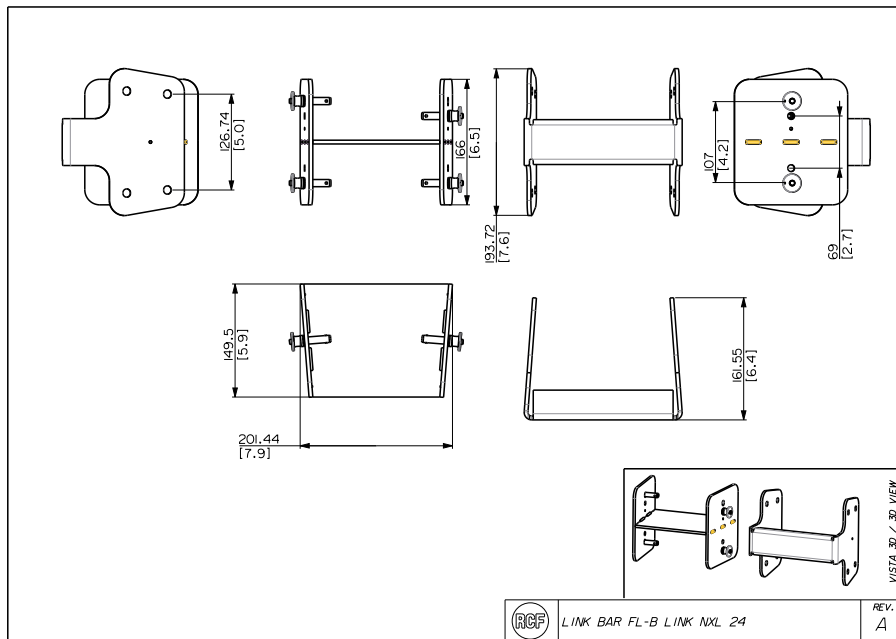

FL-B LINK NXL 24

LINK ACCESSORY

Description Accessory to link a second NXL24 to a flying NXL 24-A (straight or 2 angles)

Standard compliance Safety agency CE compliant
Size Weight 6.5 kg / 14.33 lbs
Physical specifications Color Black

Line Art 2D

Part Number 13360279 FL-B LINK NXL 24

Black

EAN 8024530016487

Technical Specifications

Products are continually improved. All specifications are therefore subject to change without notice.