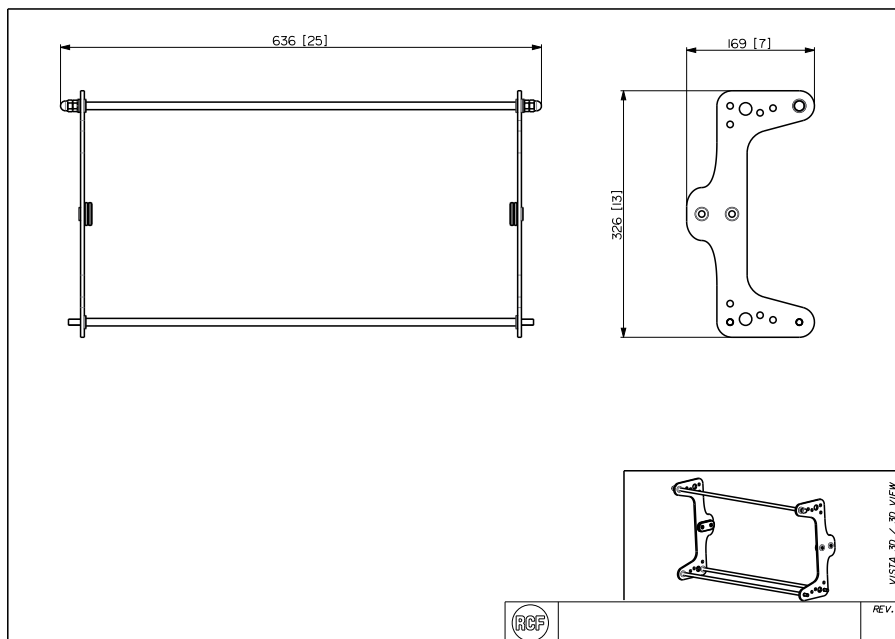

# C-BR 2X P28

CLUSTER BRACKETS

**Description** Kit including 4 cluster brackets for P4228-T and P5228-L (4 brackets cluster 2 speakers).

|                                |               |                  |
|--------------------------------|---------------|------------------|
| <b>Standard compliance</b>     | Safety agency | CE compliant     |
| <b>Size</b>                    | Weight        | 6 kg / 13.23 lbs |
| <b>Physical specifications</b> | Color         | Black            |

**Line Art 2D**

**Part Number** 13360119 C-BR 2X P28

Black

**Technical Specifications**

Products are continually improved. All specifications are therefore subject to change without notice.