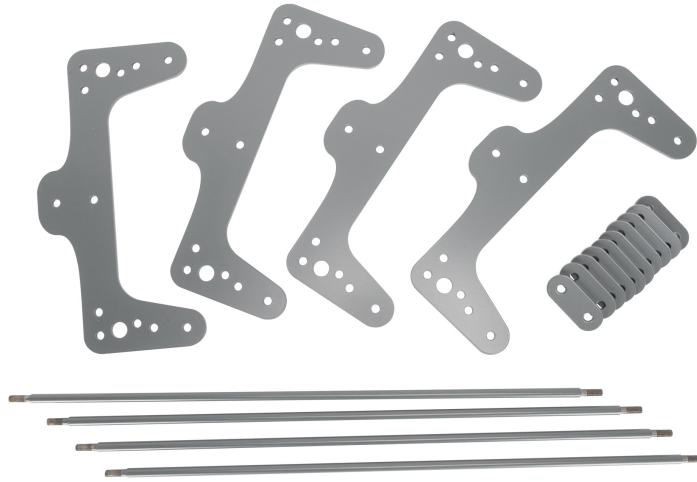

# C-BR 2X P28

CLUSTER BRACKETS

**Description** Kit including 4 cluster brackets for P4228-T and P5228-L (4 brackets cluster 2 speakers).

|                                |               |                  |
|--------------------------------|---------------|------------------|
| <b>Standard compliance</b>     | Safety agency | CE compliant     |
| <b>Size</b>                    | Weight        | 6 kg / 13.23 lbs |
| <b>Physical specifications</b> | Color         | Black            |

**Line Art 2D**

**Part Number** 13360119 C-BR 2X P28

Black

**Technical Specifications**

Products are continually improved. All specifications are therefore subject to change without notice.